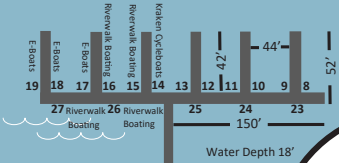

1st Floor

* Slips 14-19, 26-27 not available

Tampa Bay
Water Depth 5' - 7.5'

EMBASSY SUITES®
Tampa - Downtown Convention Center

FLOOR PLAN LEGEND

- Automatic External Defibrillator
- ATM
- Cafés, Concessions & Restaurants
- Column
- Family Restrooms
- Floor Ports
- Vending Machine
- Main Entrances
- Men's Restrooms
- Pillar
- Hospitality Suite
- Women's Restrooms
- ADA
- First Aid

TAMPA CONVENTION CENTER
 Phone: (813) 274-8511 • Fax: (813) 274-7430
 333 South Franklin Street • Tampa, FL 33602
www.TampaConventionCenter.com

2nd Floor

3rd Floor

4th Floor

Freight Door Dimensions
 Freight Door #1 - 30' H x 25' W
 Freight Door #2 - 20' H x 25' W
 Freight Door #3 - 14' H x 25' W