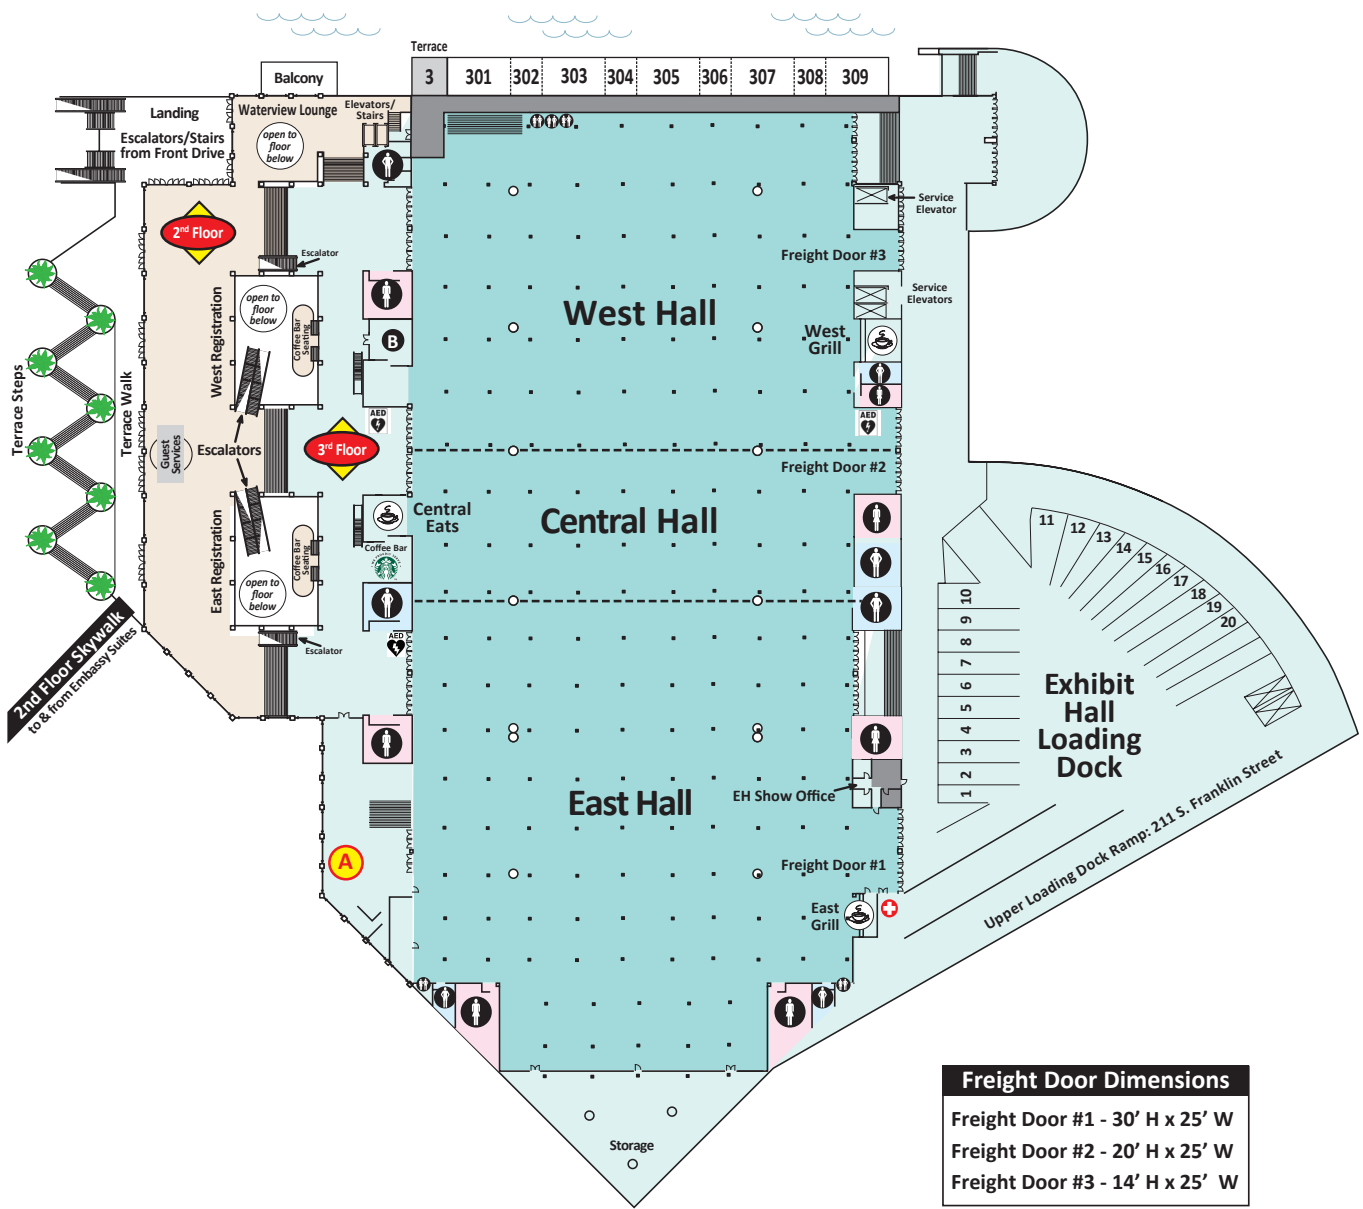

1st Floor

* Slips 14-19, 26-27 not available

Tampa Bay
Water Depth 5' - 7.5'

EMBASSY SUITES®
Tampa - Downtown Convention Center

FLOOR PLAN LEGEND

- Automatic External Defibrillator
- ATM
- Cafés, Concessions & Restaurants
- Column
- Family Restrooms
- Floor Ports
- Vending Machine
- Main Entrances
- Men's Restrooms
- Pillar
- Hospitality Suite
- Women's Restrooms
- ADA
- First Aid

TAMPA CONVENTION CENTER
 Phone: (813) 274-8511 • Fax: (813) 274-7430
 333 South Franklin Street • Tampa, FL 33602
www.TampaConventionCenter.com

2nd Floor

3rd Floor

4th Floor

Freight Door Dimensions
 Freight Door #1 - 30' H x 25' W
 Freight Door #2 - 20' H x 25' W
 Freight Door #3 - 14' H x 25' W

FLOOR PLAN LEGEND

- Automatic External Defibrillator
- Business Center
- Cafés, Concessions & Restaurants
- Administrative Offices
- Family Restrooms
- First Aid
- Floor Ports
- Main Entrances
- Men's Restrooms
- Pillar
- Women's Restrooms