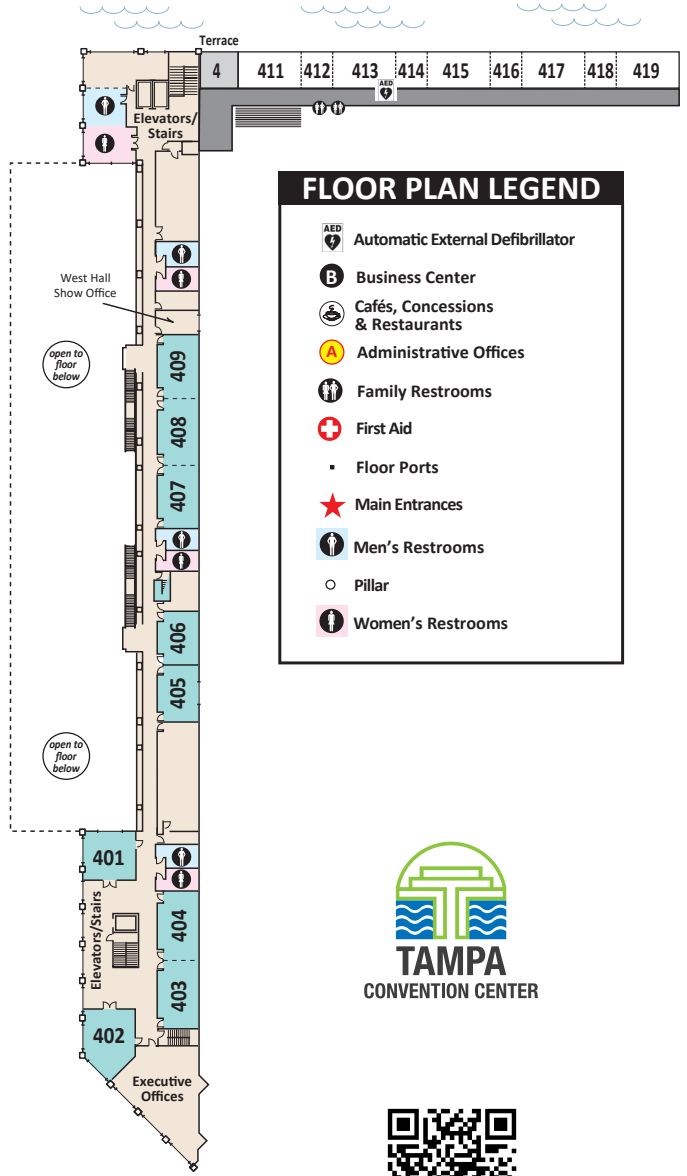

1st Floor

* Slips 14-19, 26-27 not available

Tampa Bay
Water Depth 5' - 7.5'

EMBASSY SUITES®
Tampa - Downtown Convention Center

FLOOR PLAN LEGEND

- Automatic External Defibrillator
- ATM
- Cafés, Concessions & Restaurants
- Column
- Family Restrooms
- Floor Ports
- Vending Machine
- Main Entrances
- Men's Restrooms
- Pillar
- Hospitality Suite
- Women's Restrooms
- ADA
- First Aid

TAMPA CONVENTION CENTER
 Phone: (813) 274-8511 • Fax: (813) 274-7430
 333 South Franklin Street • Tampa, FL 33602
www.TampaConventionCenter.com

2nd Floor

3rd Floor

4th Floor

Freight Door Dimensions
 Freight Door #1 - 30' H x 25' W
 Freight Door #2 - 20' H x 25' W
 Freight Door #3 - 14' H x 25' W

FLOOR PLAN LEGEND

- Automatic External Defibrillator
- Business Center
- Cafés, Concessions & Restaurants
- Administrative Offices
- Family Restrooms
- First Aid
- Floor Ports
- Main Entrances
- Men's Restrooms
- Pillar
- Women's Restrooms