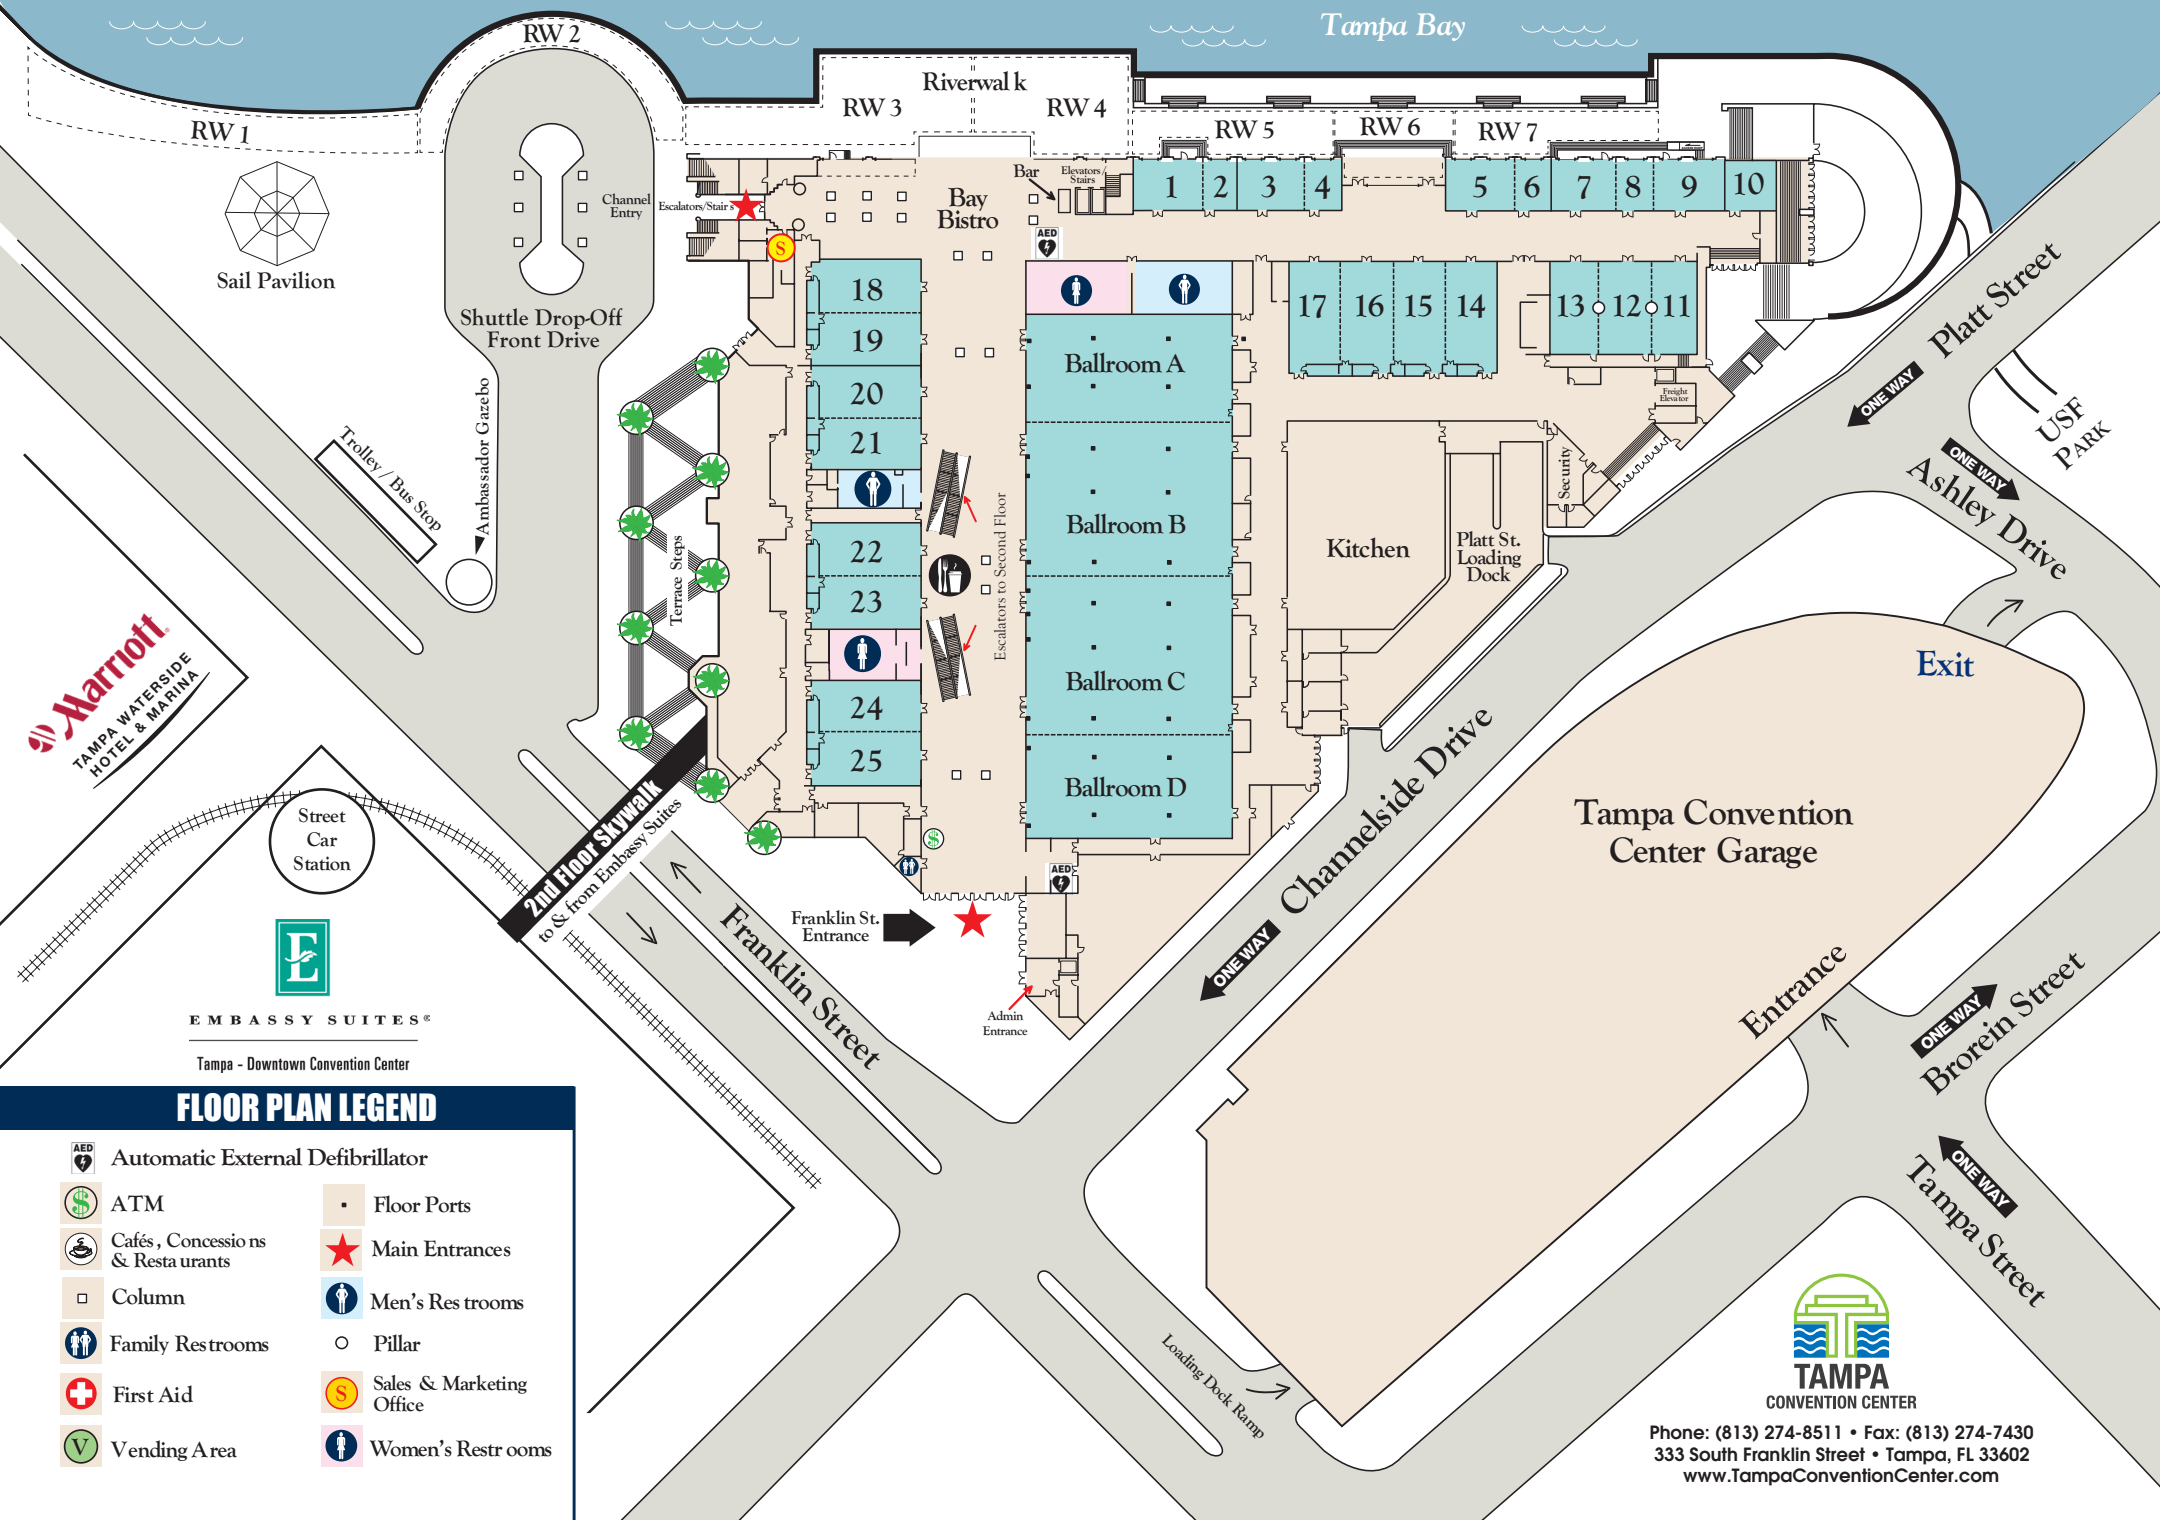

1st Floor

Marriott
TAMPA WATERSIDE
HOTEL & MARINA

EMBASSY SUITES®
Tampa - Downtown Convention Center

FLOOR PLAN LEGEND

- Automatic External Defibrillator
- ATM
- Cafés, Concessions & Restaurants
- Column
- Family Restrooms
- First Aid
- Vending Area
- Floor Ports
- Main Entrances
- Men's Restrooms
- Pillar
- Sales & Marketing Office
- Women's Restrooms

TAMPA CONVENTION CENTER
Phone: (813) 274-8511 • Fax: (813) 274-7430
333 South Franklin Street • Tampa, FL 33602
www.TampaConventionCenter.com

2nd Floor

3rd Floor

4th Floor

Freight Door Dimensions
Freight Door #1 - 30' H x 25' W
Freight Door #2 - 20' H x 25' W
Freight Door #3 - 14' H x 25' W

FLOOR PLAN LEGEND

- Automatic External Defibrillator
- Business Center
- Cafés, Concessions & Restaurants
- Catering & Convention Services Office
- Family Restrooms
- First Aid
- Floor Ports
- Main Entrances
- Men's Restrooms
- Pillar
- Women's Restrooms