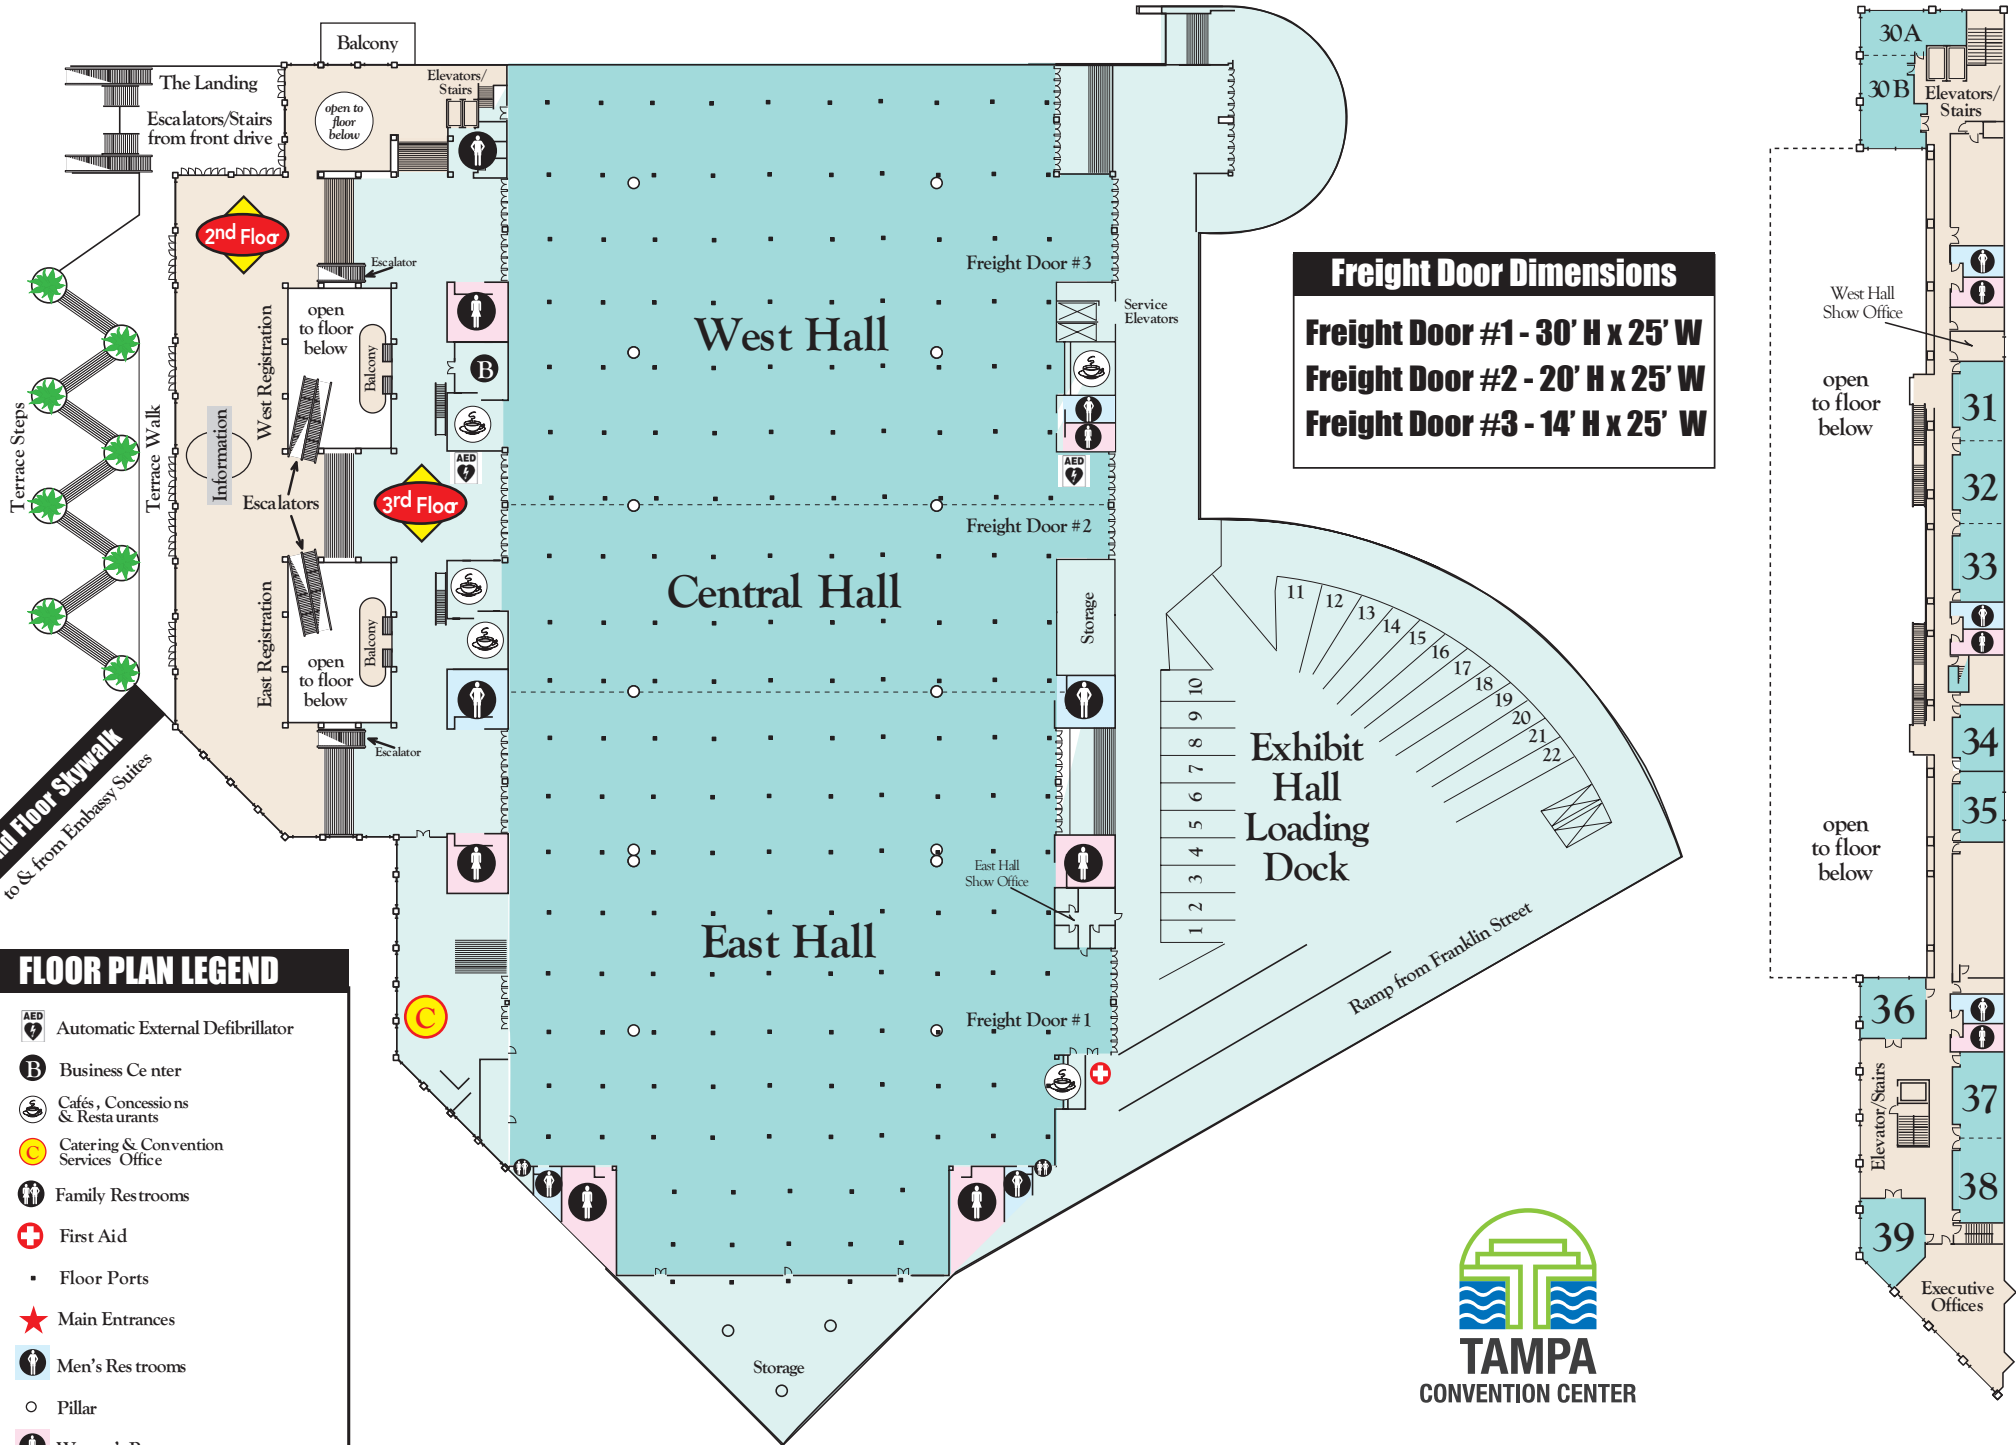

1st Floor

Marriott
TAMPA WATERSIDE
HOTEL & MARINA

EMBASSY SUITES®
Tampa - Downtown Convention Center

FLOOR PLAN LEGEND

- Automatic External Defibrillator
- ATM
- Cafés, Concessions & Restaurants
- Column
- Family Restrooms
- First Aid
- Vending Area
- Floor Ports
- Main Entrances
- Men's Restrooms
- Pillar
- Sales & Marketing Office
- Women's Restrooms

TAMPA CONVENTION CENTER
Phone: (813) 274-8511 • Fax: (813) 274-7430
333 South Franklin Street • Tampa, FL 33602
www.TampaConventionCenter.com

2nd Floor

3rd Floor

4th Floor

Freight Door Dimensions
Freight Door #1 - 30' H x 25' W
Freight Door #2 - 20' H x 25' W
Freight Door #3 - 14' H x 25' W

FLOOR PLAN LEGEND

- Automatic External Defibrillator
- Business Center
- Cafés, Concessions & Restaurants
- Catering & Convention Services Office
- Family Restrooms
- First Aid
- Floor Ports
- Main Entrances
- Men's Restrooms
- Pillar
- Women's Restrooms